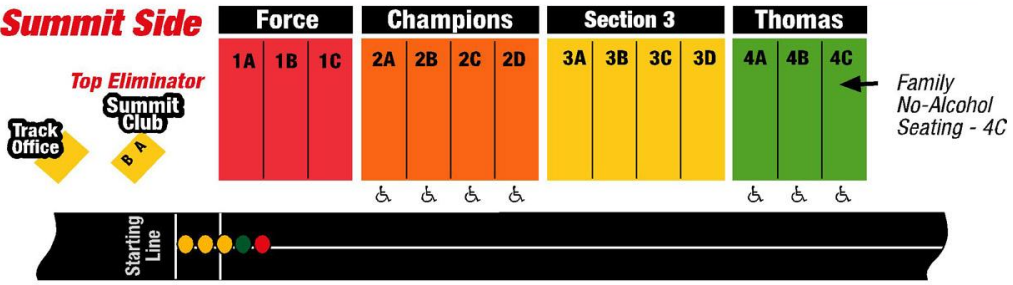

When PURCHASING TICKETS Use This Seating Map To Help Locate Your Seats-
 If you need wheelchair seating, please phone in advance (419-668-5555).

Summit Side

Budweiser Side